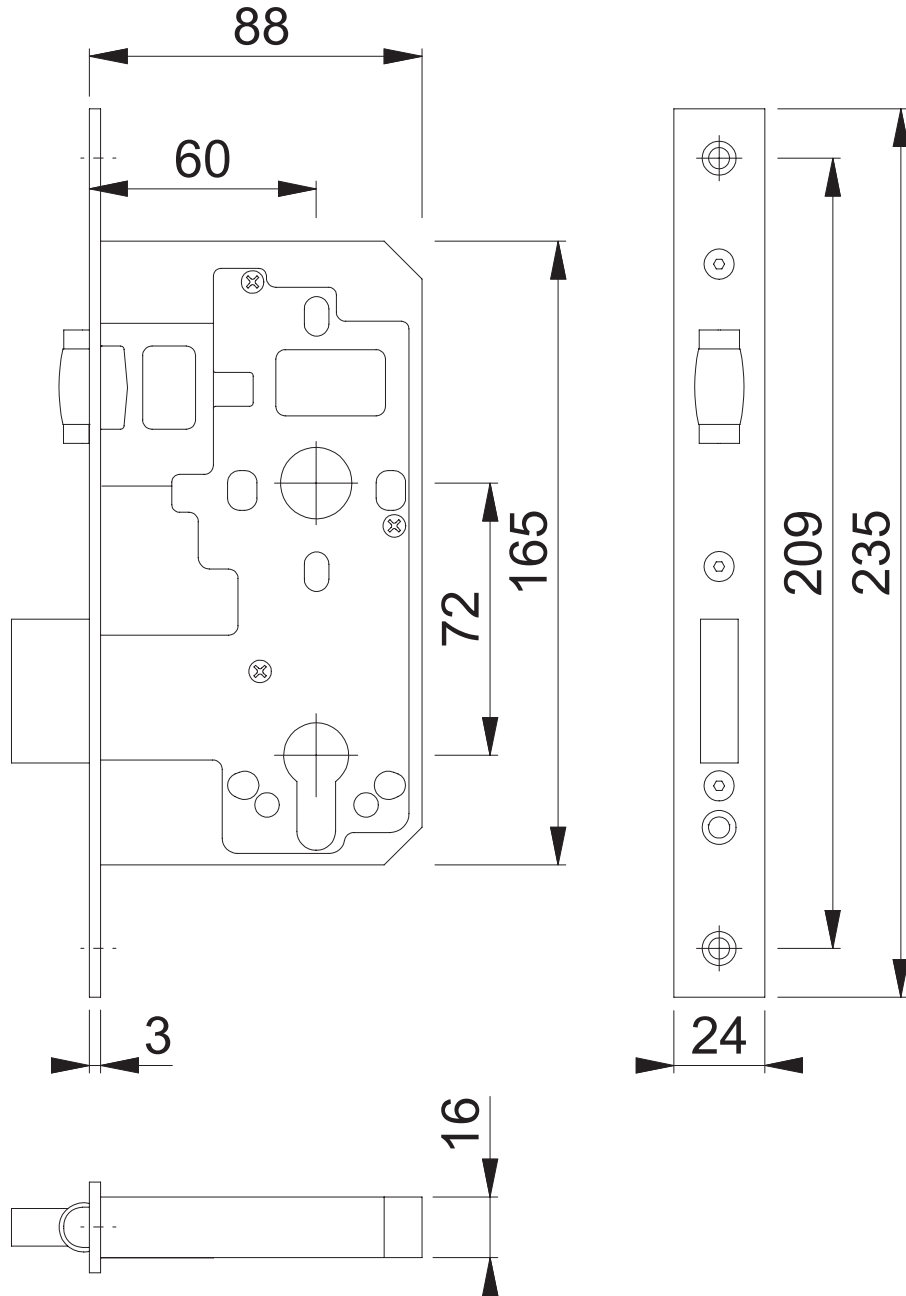

AR916-S-60 (72mm Mortice Rollerbolt Sashlock)

These documents are property of HOPPE (UK), Wolverhampton and are protected by both copyright and fair trade law. Any reproduction, reprint, copying, passing on to third parties and whichever use of these documents or parts thereof is prohibited, except with prior written consent of HOPPE.

Scale 1:2	Name J. Renhard	Date 30.04.15	Drawing No: c0802035z000	ARRONE The Complete Range
--------------	--------------------	------------------	-----------------------------	-------------------------------------