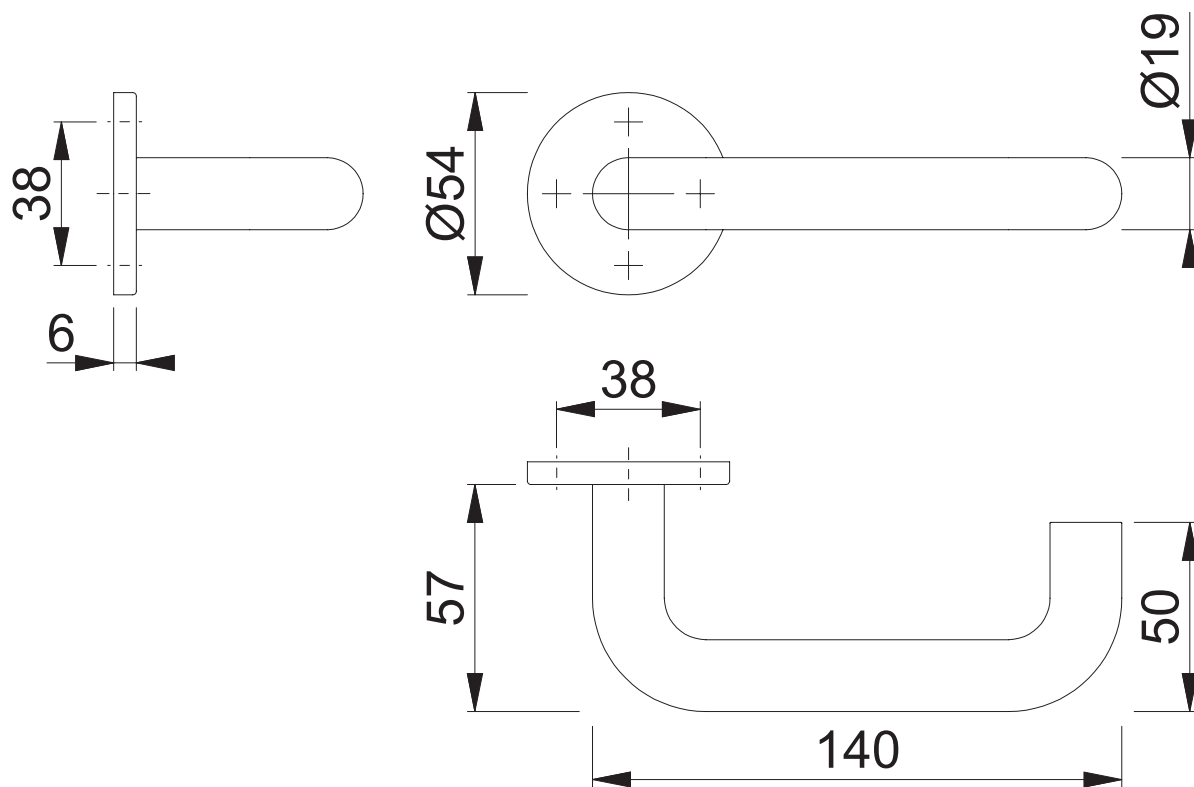

AR961/60-SP (Return To Door Lever On Rose)

These documents are property of HOPPE (UK), Wolverhampton and are protected by both copyright and fair trade law. Any reproduction, reprint, copying, passing on to third parties and whichever use of these documents or parts thereof is prohibited, except with prior written consent of HOPPE.

Scale
1:2

Name
J. Renhard

Date
20.05.15

Drawing No:

c0023191z000

ARRONE
The Complete Range