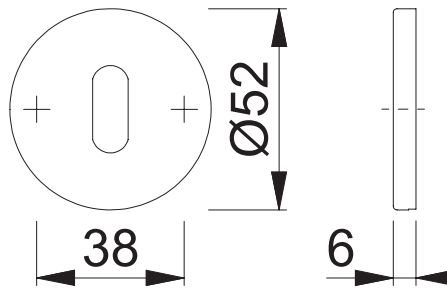

AR961/66 (Lever Lock Escutcheon)

These documents are property of HOPPE (UK), Wolverhampton and are protected by both copyright and fair trade law. Any reproduction, reprint, copying, passing on to third parties and whichever use of these documents or parts thereof is prohibited, except with prior written consent of HOPPE.

Scale 1:2	Name J. Renhard	Date 21.04.15	Drawing No: c0023194z000	ARRONE The Complete Range