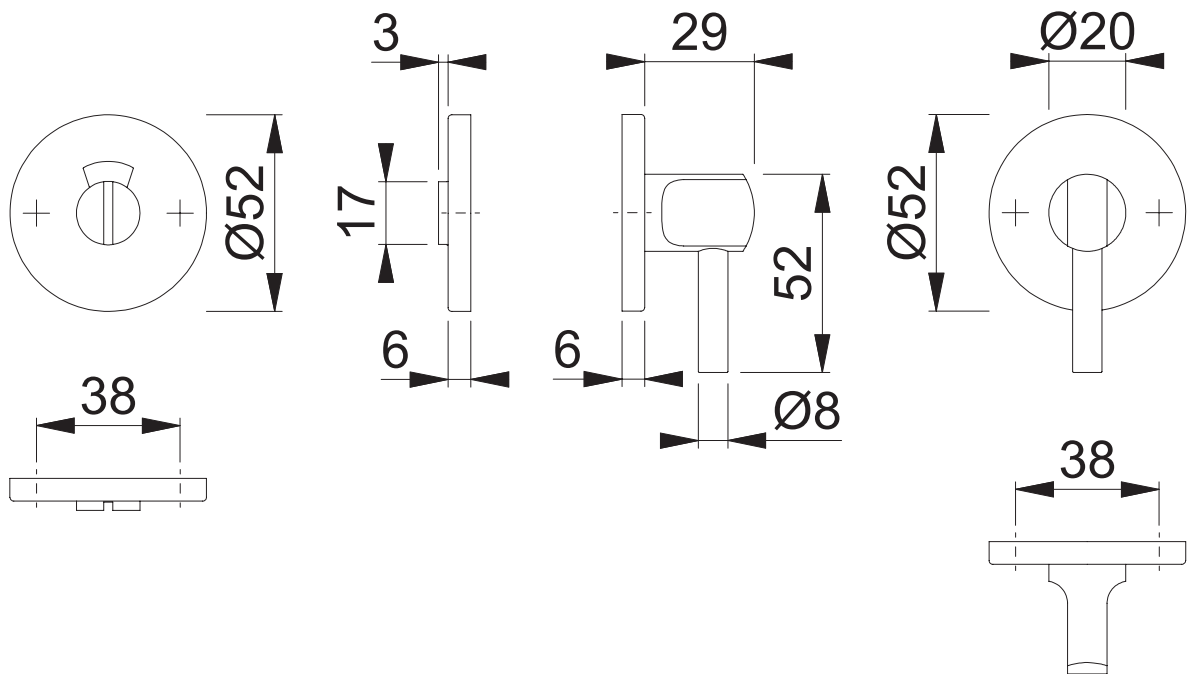

AR961/69D (Disabled Bathroom Turn/Release)

These documents are property of HOPPE (UK), Wolverhampton and are protected by both copyright and fair trade law. Any reproduction, reprint, copying, passing on to third parties and whichever use of these documents or parts thereof is prohibited, except with prior written consent of HOPPE.

Scale 1:2	Name J. Renhard	Date 21.04.15	Drawing No: c1092122g001	ARRONE The Complete Range
--------------	--------------------	------------------	-----------------------------	-------------------------------------