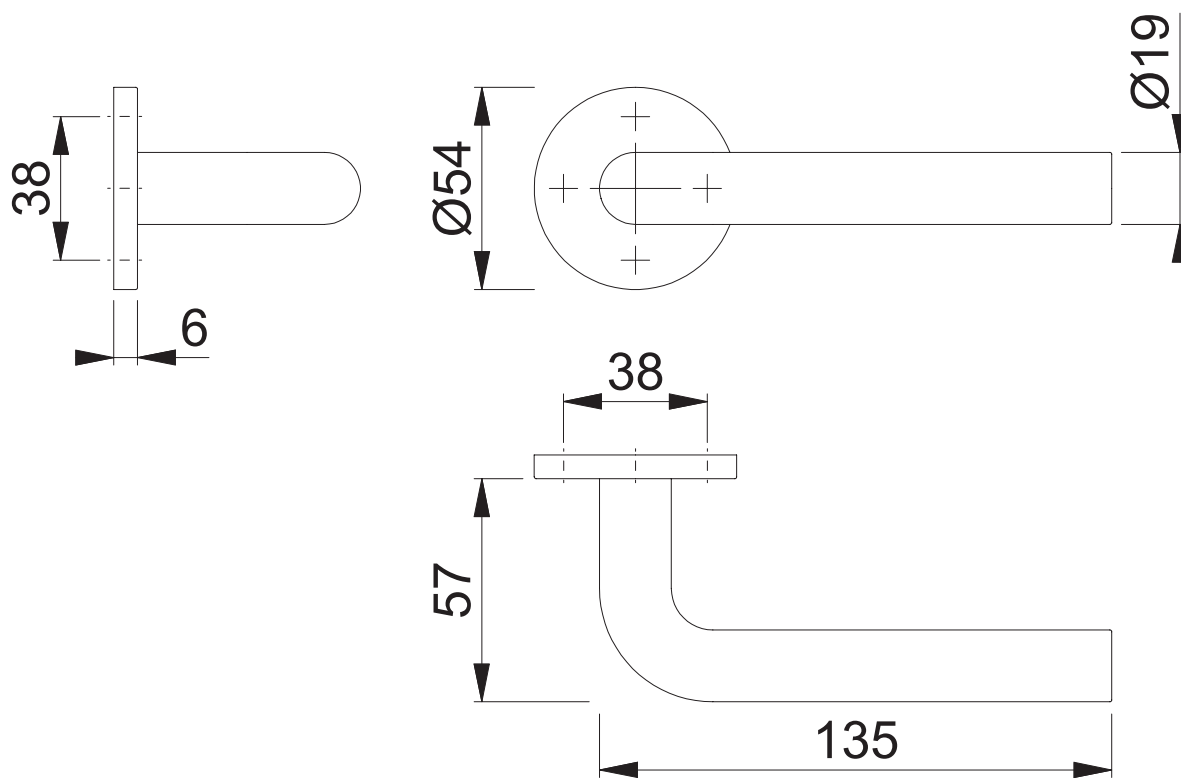

# AR963/60-SP (Straight Lever On Rose)

These documents are property of HOPPE (UK), Wolverhampton and are protected by both copyright and fair trade law. Any reproduction, reprint, copying, passing on to third parties and whichever use of these documents or parts thereof is prohibited, except with prior written consent of HOPPE.

Scale 1:2	Name J. Renhard	Date 20.05.15	Drawing No: c0023192z000	<b>ARRONE</b> The Complete Range
--------------	--------------------	------------------	-----------------------------	-------------------------------------