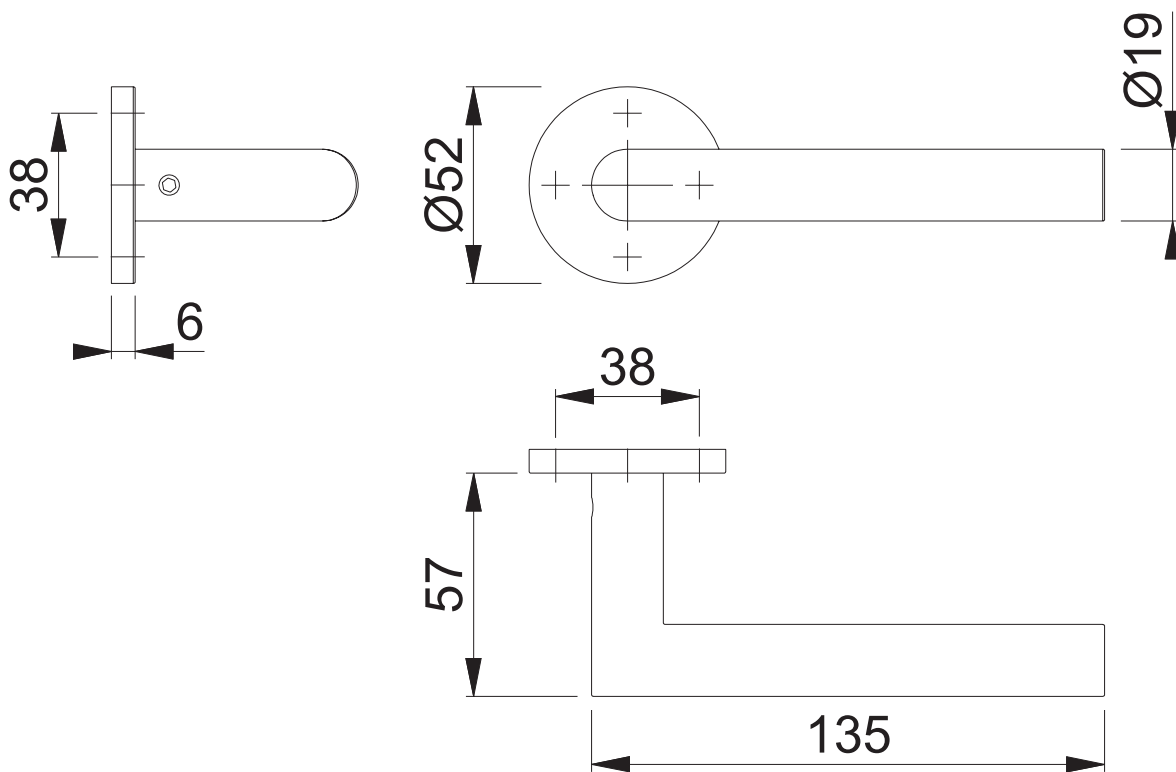

# AR964/60-SP (Mitred Lever On Rose)

These documents are property of HOPPE (UK), Wolverhampton and are protected by both copyright and fair trade law. Any reproduction, reprint, copying, passing on to third parties and whichever use of these documents or parts thereof is prohibited, except with prior written consent of HOPPE.

Scale 1:2	Name J. Renhard	Date 20.05.15	Drawing No: c0023193z000	<b>ARRONE</b> The Complete Range
--------------	--------------------	------------------	-----------------------------	-------------------------------------