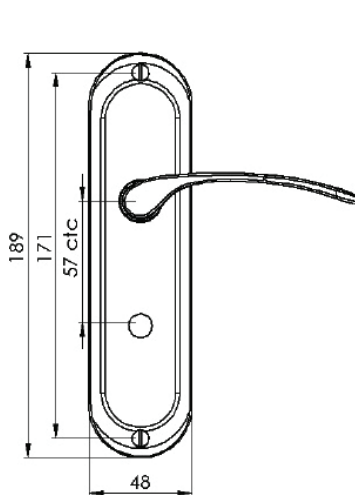

AMBASSADOR BATHROOM/CLOAKROOM HANDLE WITH PRIVACY TURN

INSIDE VIEW

With thumbturn.

1

OUTSIDE VIEW

With slotted release.
Used to open door in emergency.

This bathroom handle is suitable for use with most U.K. bathroom locks with a 57mm CTC.
For a new door installation we would recommend using our York bathroom locks from the list below.

Thumbturn x 1pc.

2

4

2 mm Allen key :
Used to fasten thumbturn

3

Spindle : 7.8mm x 85mm - 1pc.

5

2x Male & Female screw.

Box Contains

①	②	③	④	⑤
Pair of lever handles	1x Thumbturn & release	1x 85mm spindle suitable for 35mm & 45 mm thick door	1x Allen key	2x Brass male & female screw sets

M Marcus Ltd., Dudley

Product Code

AMB6230

Material

Solid Brass

Available in all Heritage Brass finishes.

Sizes shown are in mm and approximate.
We reserve the right to amend where necessary and without any prior notice.