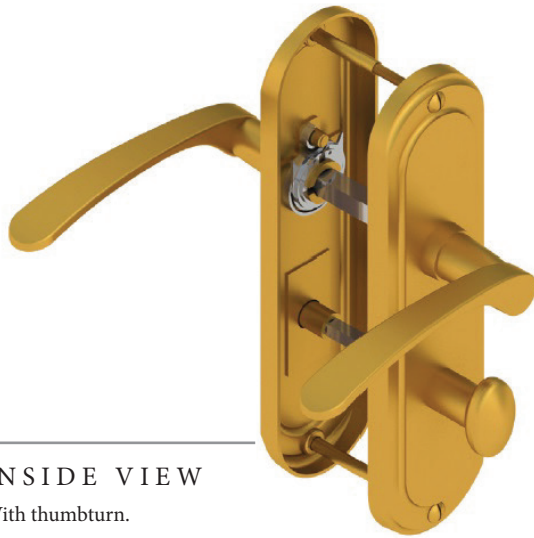

AMBASSADOR BATHROOM/CLOAKROOM HANDLE WITH PRIVACY TURN

INSIDE VIEW

With thumbturn.

1

OUTSIDE VIEW

With slotted release.
Used to open door in emergency.

This bathroom handle is suitable for use with most U.K. bathroom locks with a 57mm CTC.
For a new door installation we would recommend using our York bathroom locks from the list below.

Thumbturn x 1pc.

2

4

2 mm Allen key :
Used to fasten thumbturn

3

Spindle : 7.8mm x 85mm - 1pc.

5

2x Male & Female screw.

Box Contains

①	②	③	④	⑤
Pair of lever handles	1x Thumbturn & release	1x 85mm spindle suitable for 35mm & 45 mm thick door	1x Allen key	2x Brass male & female screw sets

M Marcus Ltd., Dudley

Product Code

AMB6230