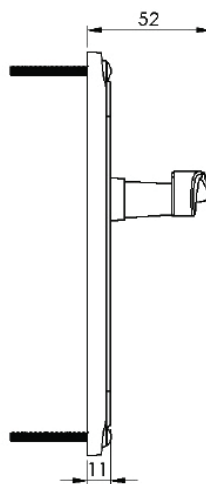

AMBASSADOR BATHROOM/CLOAKROOM HANDLE WITH PRIVACY TURN

INSIDE VIEW

With thumbturn.

1

OUTSIDE VIEW

With slotted release.
Used to open door in emergency.

This bathroom handle is suitable for use with most U.K. bathroom locks with a 57mm CTC.
For a new door installation we would recommend using our York bathroom locks from the list below.

Thumbturn x 1pc.

2

4

2 mm Allen key :
Used to fasten thumbturn

3

Spindle : 7.8mm x 85mm - 1pc.

5

2x Male & Female screw.

Box Contains

①	②	③	④	⑤
Pair of lever handles	1x Thumbturn & release	1x 85mm spindle suitable for 35mm & 45 mm thick door	1x Allen key	2x Brass male & female screw sets

M Marcus Ltd., Dudley

Product Code

AMB6230

Material

Solid Brass

Available in all Heritage Brass finishes.

Sizes shown are in mm and approximate.
We reserve the right to amend where necessary and without any prior notice.