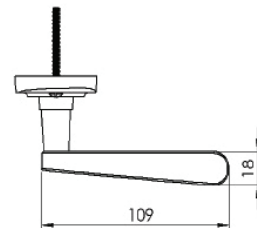

AMBASSADOR BATHROOM/CLOAKROOM HANDLE WITH PRIVACY TURN

INSIDE VIEW

With thumbturn.

1

OUTSIDE VIEW

With slotted release.
Used to open door in emergency.

This bathroom handle is suitable for use with most U.K. bathroom locks with a 57mm CTC.
For a new door installation we would recommend using our York bathroom locks from the list below.

Thumbturn x 1pc.

2

4

2 mm Allen key :
Used to fasten thumbturn

3

Spindle : 7.8mm x 85mm - 1pc.

5

2x Male & Female screw.

Box Contains

①	②	③	④	⑤
Pair of lever handles	1x Thumbturn & release	1x 85mm spindle suitable for 35mm & 45 mm thick door	1x Allen key	2x Brass male & female screw sets

M Marcus Ltd., Dudley

Product Code

AMB6230