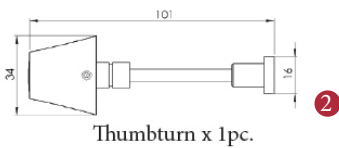

CENTAUR BATHROOM/CLOAKROOM HANDLE WITH PRIVACY TURN

INSIDE VIEW

With thumbturn.

OUTSIDE VIEW

With slotted release.  
Used to open door in emergency.

This bathroom handle is suitable for use with most U.K. bathroom locks with a 57mm CTC.  
For a new door installation we would recommend using our York bathroom locks from the list below.

Thumbturn x 1pc.

2 mm Allen key :  
Used to fasten thumbturn

Spindle : 7.8mm x 85mm - 1pc.

2x Male & Female screw.

BATHROOM LOCKS

(not Included, must be ordered seperately)

- YKBL2-AT 2 1/2" Antique Finish
- YKBL2-BLK 2 1/2" Black Finish
- YKBL2-MB 2 1/2" Matt Bronze Finish
- YKBL2-PB 2 1/2" Brass Finish
- YKBL2-PC&PN 2 1/2" Polished Chrome & Nickel Finish
- YKBL2-SB 2 1/2" Satin Brass Finish
- YKBL2-SN&SC 2 1/2" Satin Nickel & Chrome Finish
- YKBL3-AT 3" Antique Finish
- YKBL3-BLK 3" Black Finish
- YKBL3-MB 3" Matt Bronze Finish
- YKBL3-PB 3" Brass Finish
- YKBL3-PC&PN 3" Polished Chrome & Nickel Finish
- YKBL3-SB 3" Satin Brass Finish
- YKBL3-SN&SC 3" Satin Nickel & Chrome Finish

Box Contains

①	②	③	④	⑤
Pair of lever handles	1x Thumbturn & release	1x 85mm spindle suitable for 35mm & 45 mm thick door	1x Allen key	2x Brass male & female screw sets

  
M Marcus Ltd., Dudley

Product Code