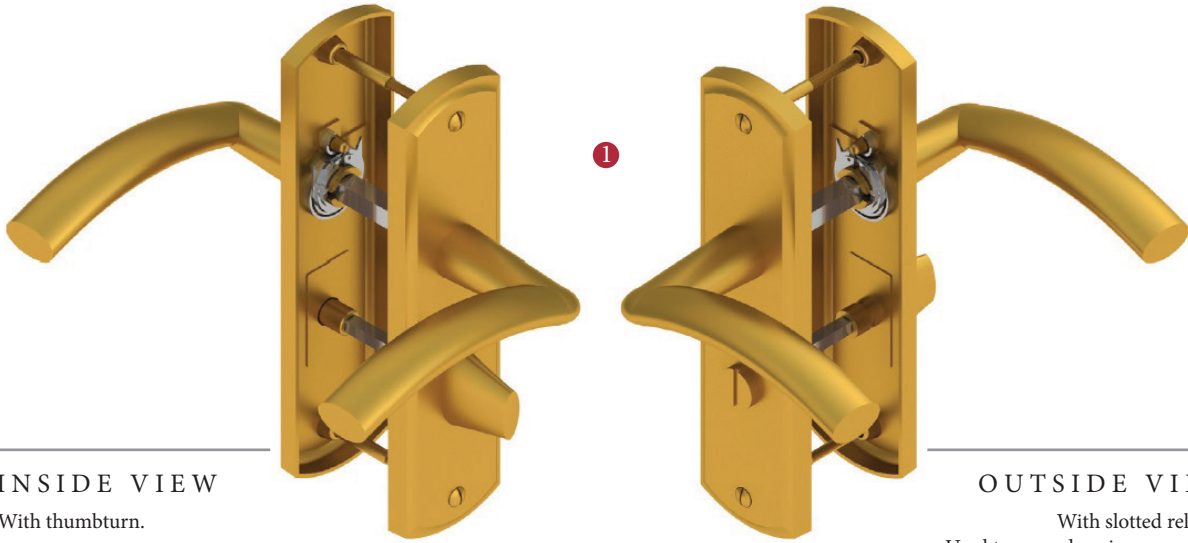

CENTAUR BATHROOM/CLOAKROOM HANDLE WITH PRIVACY TURN

INSIDE VIEW

With thumbturn.

OUTSIDE VIEW

With slotted release.  
Used to open door in emergency.

This bathroom handle is suitable for use with most U.K. bathroom locks with a 57mm CTC.  
For a new door installation we would recommend using our York bathroom locks from the list below.

Thumbturn x 1pc.

2 mm Allen key :  
Used to fasten thumbturn

Spindle : 7.8mm x 85mm - 1pc.

2x Male & Female screw.

BATHROOM LOCKS

(not Included, must be ordered seperately)

- YKBL2-AT 2 1/2" Antique Finish
- YKBL2-BLK 2 1/2" Black Finish
- YKBL2-MB 2 1/2" Matt Bronze Finish
- YKBL2-PB 2 1/2" Brass Finish
- YKBL2-PC&PN 2 1/2" Polished Chrome & Nickel Finish
- YKBL2-SB 2 1/2" Satin Brass Finish
- YKBL2-SN&SC 2 1/2" Satin Nickel & Chrome Finish
- YKBL3-AT 3" Antique Finish
- YKBL3-BLK 3" Black Finish
- YKBL3-MB 3" Matt Bronze Finish
- YKBL3-PB 3" Brass Finish
- YKBL3-PC&PN 3" Polished Chrome & Nickel Finish
- YKBL3-SB 3" Satin Brass Finish
- YKBL3-SN&SC 3" Satin Nickel & Chrome Finish

Box Contains

①	②	③	④	⑤
Pair of lever handles	1x Thumbturn & release	1x 85mm spindle suitable for 35mm & 45 mm thick door	1x Allen key	2x Brass male & female screw sets

  
M Marcus Ltd., Dudley

Product Code