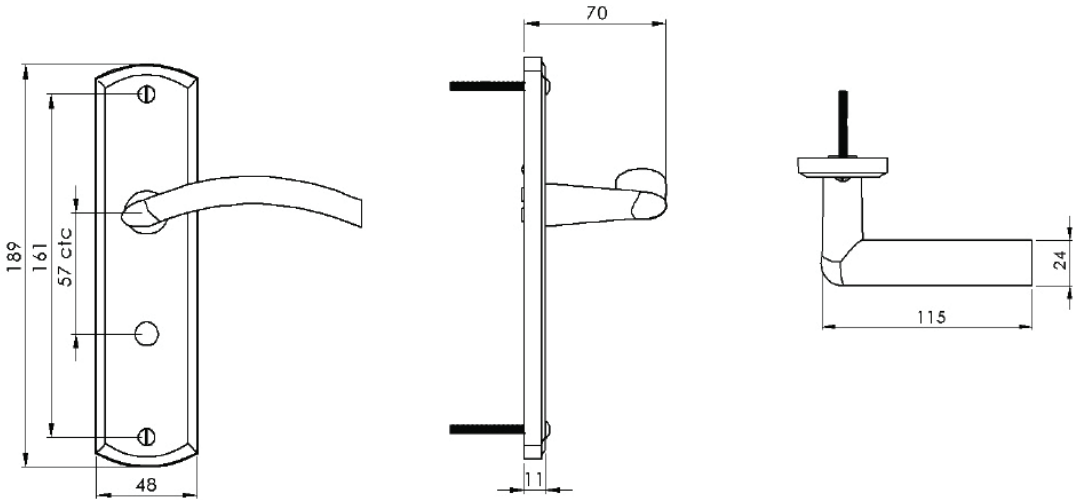

CENTAUR BATHROOM/CLOAKROOM HANDLE WITH PRIVACY TURN

INSIDE VIEW

With thumbturn.

OUTSIDE VIEW

With slotted release.  
Used to open door in emergency.

This bathroom handle is suitable for use with most U.K. bathroom locks with a 57mm CTC.  
For a new door installation we would recommend using our York bathroom locks from the list below.

Thumbturn x 1pc.

2 mm Allen key :  
Used to fasten thumbturn

Spindle : 7.8mm x 85mm - 1pc.

2x Male & Female screw.

BATHROOM LOCKS

(not Included, must be ordered seperately)

- YKBL2-AT 2 1/2" Antique Finish
- YKBL2-BLK 2 1/2" Black Finish
- YKBL2-MB 2 1/2" Matt Bronze Finish
- YKBL2-PB 2 1/2" Brass Finish
- YKBL2-PC&PN 2 1/2" Polished Chrome & Nickel Finish
- YKBL2-SB 2 1/2" Satin Brass Finish
- YKBL2-SN&SC 2 1/2" Satin Nickel & Chrome Finish
- YKBL3-AT 3" Antique Finish
- YKBL3-BLK 3" Black Finish
- YKBL3-MB 3" Matt Bronze Finish
- YKBL3-PB 3" Brass Finish
- YKBL3-PC&PN 3" Polished Chrome & Nickel Finish
- YKBL3-SB 3" Satin Brass Finish
- YKBL3-SN&SC 3" Satin Nickel & Chrome Finish

Box Contains

①	②	③	④	⑤
Pair of lever handles	1x Thumbturn & release	1x 85mm spindle suitable for 35mm & 45 mm thick door	1x Allen key	2x Brass male & female screw sets

  
M Marcus Ltd., Dudley

Product Code

CEN1030

Material

Solid Brass

Available in all Heritage Brass finishes.

Sizes shown are in mm and approximate.  
We reserve the right to amend where necessary and without any prior notice.