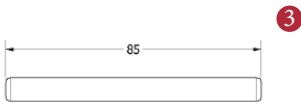

CENTAUR BATHROOM/CLOAKROOM HANDLE WITH PRIVACY TURN

INSIDE VIEW

With thumbturn.

OUTSIDE VIEW

With slotted release.  
Used to open door in emergency.

This bathroom handle is suitable for use with most U.K. bathroom locks with a 57mm CTC.  
For a new door installation we would recommend using our York bathroom locks from the list below.

Thumbturn x 1pc.

2 mm Allen key :  
Used to fasten thumbturn

Spindle : 7.8mm x 85mm - 1pc.

2x Male & Female screw.

BATHROOM LOCKS

(not Included, must be ordered seperately)

- YKBL2-AT 2 1/2" Antique Finish
- YKBL2-BLK 2 1/2" Black Finish
- YKBL2-MB 2 1/2" Matt Bronze Finish
- YKBL2-PB 2 1/2" Brass Finish
- YKBL2-PC&PN 2 1/2" Polished Chrome & Nickel Finish
- YKBL2-SB 2 1/2" Satin Brass Finish
- YKBL2-SN&SC 2 1/2" Satin Nickel & Chrome Finish
- YKBL3-AT 3" Antique Finish
- YKBL3-BLK 3" Black Finish
- YKBL3-MB 3" Matt Bronze Finish
- YKBL3-PB 3" Brass Finish
- YKBL3-PC&PN 3" Polished Chrome & Nickel Finish
- YKBL3-SB 3" Satin Brass Finish
- YKBL3-SN&SC 3" Satin Nickel & Chrome Finish

Box Contains

①	②	③	④	⑤
Pair of lever handles	1x Thumbturn & release	1x 85mm spindle suitable for 35mm & 45 mm thick door	1x Allen key	2x Brass male & female screw sets

  
M Marcus Ltd., Dudley

Product Code