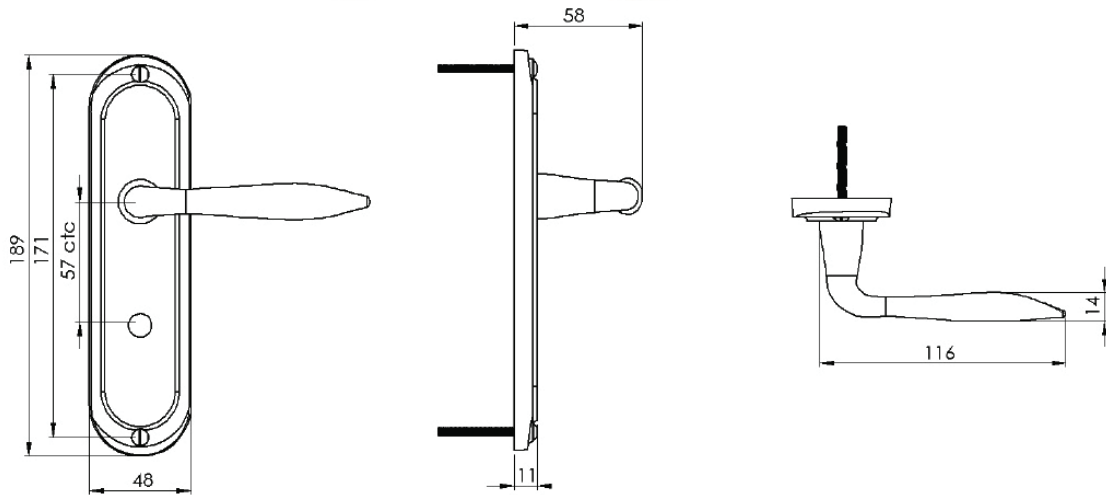

HENLEY BATHROOM/CLOAKROOM HANDLE WITH PRIVACY TURN

INSIDE VIEW

With thumbturn.

OUTSIDE VIEW

With slotted release.
Used to open door in emergency.

This bathroom handle is suitable for use with most U.K. bathroom locks with a 57mm CTC.
For a new door installation we would recommend using our York bathroom locks from the list below.

Thumbturn x 1pc.

Spindle : 7.8mm x 85mm - 1pc.

2 mm Allen key :
Used to fasten thumbturn

8x Brass wood Screws
Fasten the Brass Screws into the Pilot holes

Iron starter screw x 1pc.
Drill pilot holes, use the starter screw to cut a thread

Box Contains

①	②	③	④	⑤
Pair of lever handles	1x Thumbturn & release	1x 85mm spindle suitable for 35mm & 45 mm thick door	1x Allen key	2x Brass male & female screw sets

M Marcus Ltd., Dudley

Product Code

HEN1230