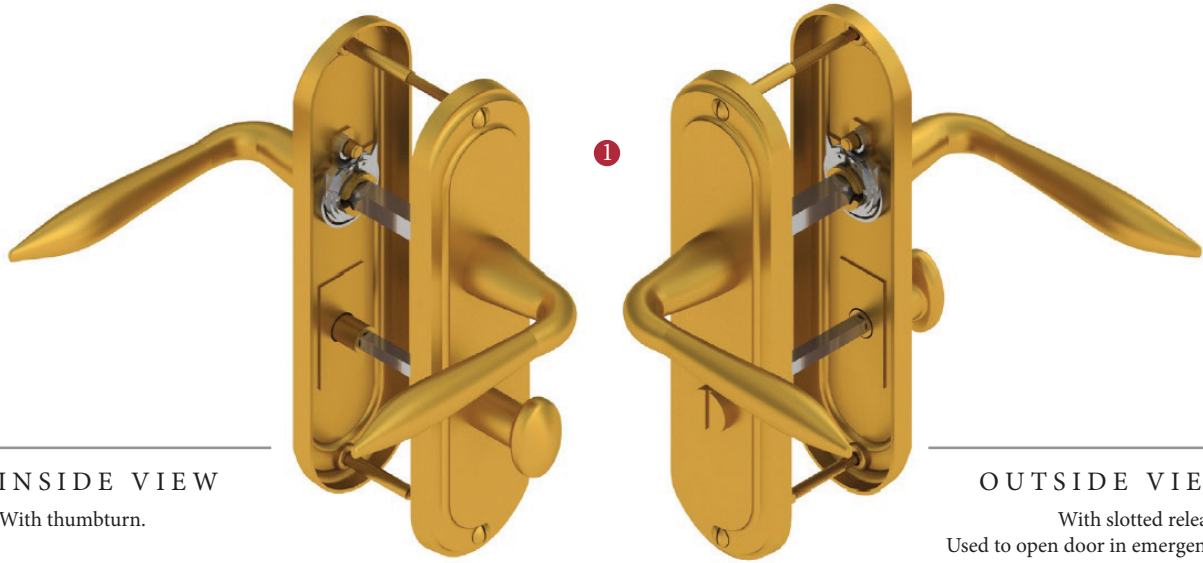

HENLEY BATHROOM/CLOAKROOM HANDLE WITH PRIVACY TURN

INSIDE VIEW

With thumbturn.

OUTSIDE VIEW

With slotted release.
Used to open door in emergency.

This bathroom handle is suitable for use with most U.K. bathroom locks with a 57mm CTC.
For a new door installation we would recommend using our York bathroom locks from the list below.

Thumbturn x 1pc.

Spindle : 7.8mm x 85mm - 1pc.

2 mm Allen key :
Used to fasten thumbturn

8x Brass wood Screws
Fasten the Brass Screws into the Pilot holes

Iron starter screw x 1pc.
Drill pilot holes, use the starter screw to cut a thread

Box Contains

①	②	③	④	⑤
Pair of lever handles	1x Thumbturn & release	1x 85mm spindle suitable for 35mm & 45 mm thick door	1x Allen key	2x Brass male & female screw sets

M Marcus Ltd., Dudley

Product Code

HEN1230