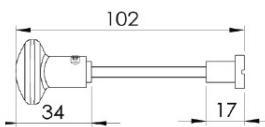

HENLEY BATHROOM/CLOAKROOM HANDLE WITH PRIVACY TURN

INSIDE VIEW

With thumbturn.

OUTSIDE VIEW

With slotted release.
Used to open door in emergency.

This bathroom handle is suitable for use with most U.K. bathroom locks with a 57mm CTC.
For a new door installation we would recommend using our York bathroom locks from the list below.

Thumbturn x 1pc.

Spindle : 7.8mm x 85mm - 1pc.

2 mm Allen key :
Used to fasten thumbturn

8x Brass wood Screws
Fasten the Brass Screws into the Pilot holes

Iron starter screw x 1pc.
Drill pilot holes, use the starter screw to cut a thread

Box Contains

①	②	③	④	⑤
Pair of lever handles	1x Thumbturn & release	1x 85mm spindle suitable for 35mm & 45 mm thick door	1x Allen key	2x Brass male & female screw sets

M Marcus Ltd., Dudley

Product Code

HEN1230