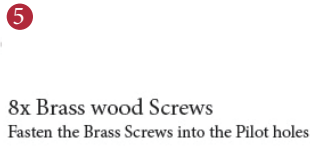

KENSINGTON MORTICE KNOB UNSPRUNG

1
PAIRED VIEW

This unsprung mortice knob is suitable for use with most U.K. heavy duty tubular latches.
For a new interior door installation we would recommend using our York heavy duty tubular latch from the list below.

HEAVY DUTY TUBULAR LATCHES
(not Included, must be ordered seperately)

YKAL3-AT	3" Bolt Through Antique Finish
YKAL3-BLK	3" Bolt Through Black Finish
YKAL3-MB	3" Bolt Through Matt Bronze Finish
YKAL3-PB	3" Bolt Through Polished Brass Finish
YKAL3-PC&PN	3" Bolt Thro' Pol.Chrome/Nickel Finish
YKAL3-SB	3" Bolt Through Satin Brass Finish
YKAL3-SN&SC	3" Bolt Thro' Sat.Chrome/Nickel Finish

Box Contains	1	2	3	4	5
	Pair of mortice knobs	2x spindle suitable for 35mm & 44mm thick door	1x Allen Key	1x Iron screw	8x Brass wood screw

M Marcus Ltd., Dudley

Product Code	Material	Available in all Heritage Brass finishes.	Sizes shown are in mm and approximate. We reserve the right to amend where necessary and without any prior notice.
KEN980	Solid Brass		