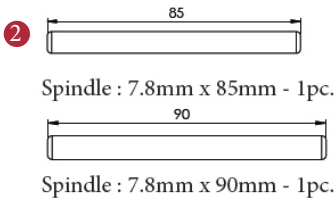

This unsprung mortice knob is suitable for use with most U.K. heavy duty tubular latches.
For a new interior door installation we would recommend using our York heavy duty tubular latch from the list below.