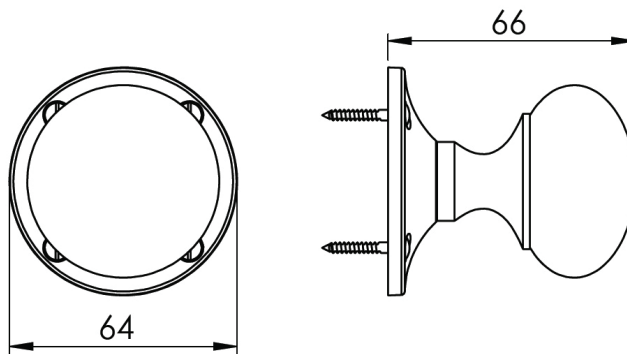

KENSINGTON MORTICE KNOB UNSPRUNG

1
PAIRED VIEW

This unsprung mortice knob is suitable for use with most U.K. heavy duty tubular latches.
For a new interior door installation we would recommend using our York heavy duty tubular latch from the list below.

HEAVY DUTY TUBULAR LATCHES
(not Included, must be ordered seperately)

YKAL3-AT	3" Bolt Through Antique Finish
YKAL3-BLK	3" Bolt Through Black Finish
YKAL3-MB	3" Bolt Through Matt Bronze Finish
YKAL3-PB	3" Bolt Through Polished Brass Finish
YKAL3-PC&PN	3" Bolt Thro' Pol.Chrome/Nickel Finish
YKAL3-SB	3" Bolt Through Satin Brass Finish
YKAL3-SN&SC	3" Bolt Thro' Sat.Chrome/Nickel Finish

Box Contains	1	2	3	4	5
	Pair of mortice knobs	2x spindle suitable for 35mm & 44mm thick door	1x Allen Key	1x Iron screw	8x Brass wood screw

M Marcus Ltd., Dudley

Product Code	Material	Available in all Heritage Brass finishes.	Sizes shown are in mm and approximate. We reserve the right to amend where necessary and without any prior notice.
KEN980	Solid Brass		