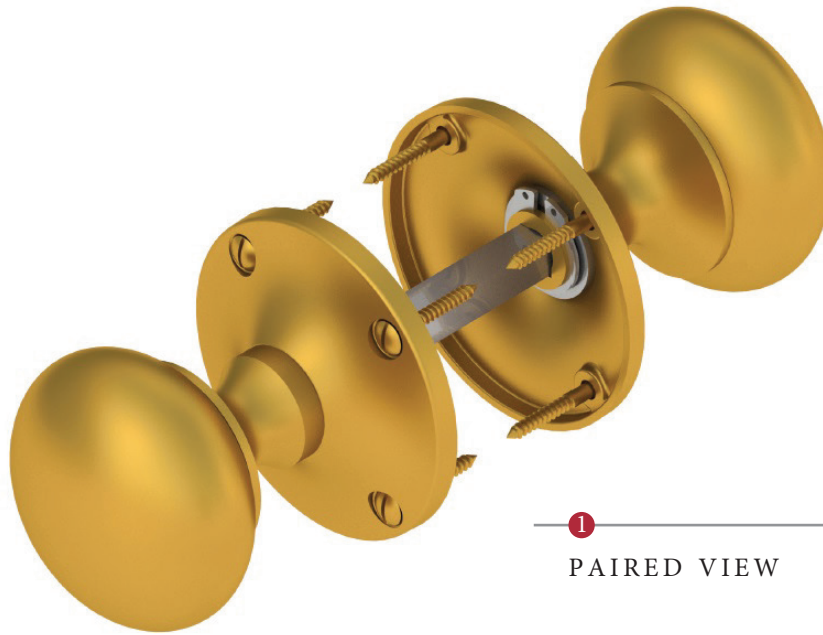

KENSINGTON MORTICE KNOB UNSPRUNG

1
PAIRED VIEW

This unsprung mortice knob is suitable for use with most U.K. heavy duty tubular latches.
For a new interior door installation we would recommend using our York heavy duty tubular latch from the list below.

HEAVY DUTY TUBULAR LATCHES
(not Included, must be ordered seperately)

YKAL3-AT	3" Bolt Through Antique Finish
YKAL3-BLK	3" Bolt Through Black Finish
YKAL3-MB	3" Bolt Through Matt Bronze Finish
YKAL3-PB	3" Bolt Through Polished Brass Finish
YKAL3-PC&PN	3" Bolt Thro' Pol.Chrome/Nickel Finish
YKAL3-SB	3" Bolt Through Satin Brass Finish
YKAL3-SN&SC	3" Bolt Thro' Sat.Chrome/Nickel Finish

Box Contains	1	2	3	4	5
	Pair of mortice knobs	2x spindle suitable for 35mm & 44mm thick door	1x Allen Key	1x Iron screw	8x Brass wood screw

M Marcus Ltd., Dudley

Product Code	Material	Available in all Heritage Brass finishes.	Sizes shown are in mm and approximate. We reserve the right to amend where necessary and without any prior notice.
KEN980	Solid Brass		