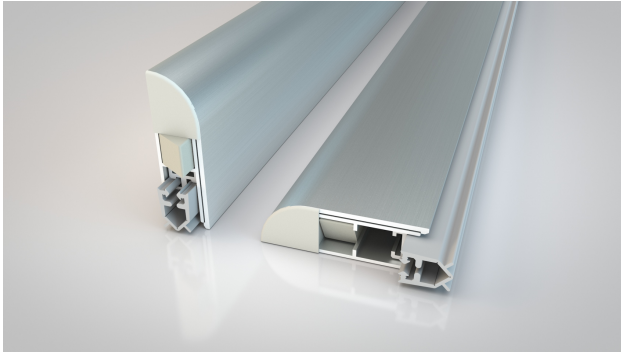

NOR820

Automatic Drop Seal by Norsound

NORSEAL

Call us on **+44 (0)1661 830088**
Email us at sales@norseal.co.uk

Benefits

- Smoke seal
- Sound reduction
- Lightweight operation
- Quick installation
- Prevents heat escaping and draughts entering

Specification

Adjustment

Clip-in actuator, adjust by hand

Application

Single and double leaf doors

Colour

Satin Anodised Aluminium (SAA) Cover Plate,
Light Grey (seal & actuator)

Cut Back (mm)

125 (500-1200), 130 (400)

Fixing

Screw fix to either side of door face

Length (mm)

400, 500, 600, 700, 800, 900, 1000, 1100,
1200

Material

Aluminium (holder), Silicone (insert)

Maximum Drop (mm)

12

Size (mm)

13.5 (W) x 45 (H)