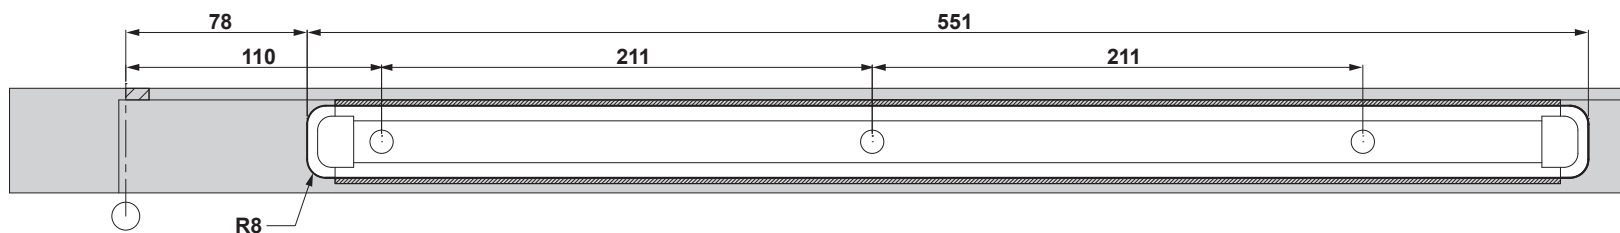

S1000(S1036)

	synergy [®] hardware www.synergyhardware.co.uk	CPR AE5019	20
S1000.EHO			
BS EN1155:1997+ A1:2002			
3	5	4/3	1 1 3
		APPROVED PRODUCT CF5293	

	synergy [®] hardware www.synergyhardware.co.uk	CPR AE5019	20
S1036.EHO			
BS EN1155:1997+ A1:2002			
3	5	6/3	1 1 3
		APPROVED PRODUCT CF5293	