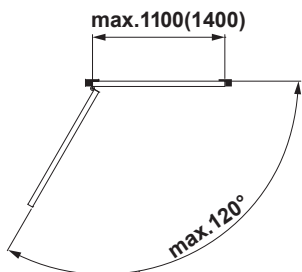

S1000(S1036)

	synergy [®] hardware www.synergyhardware.co.uk	CPR AE5019	20
S1000.EHO			
BS EN1155:1997+ A1:2002			
3	5	4/3	1 1 3
		APPROVED PRODUCT CF5293	

	synergy [®] hardware www.synergyhardware.co.uk	CPR AE5019	20
S1036.EHO			
BS EN1155:1997+ A1:2002			
3	5	6/3	1 1 3
		APPROVED PRODUCT CF5293	