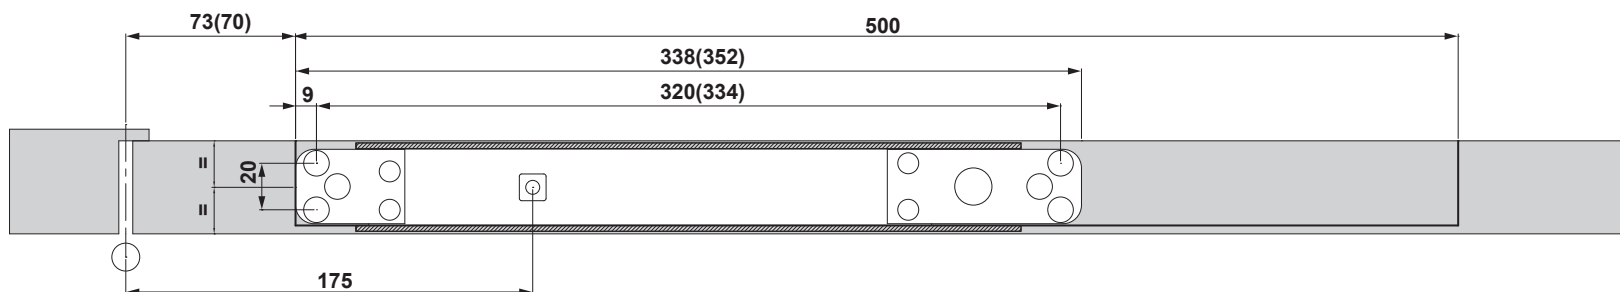

S1000(S1036)

	synergy [®] hardware www.synergyhardware.co.uk	CPR AE5019	20
S1000.EHO			
BS EN1155:1997+ A1:2002			
3	5	4/3	1 1 3
		APPROVED PRODUCT CF5293	

	synergy [®] hardware www.synergyhardware.co.uk	CPR AE5019	20
S1036.EHO			
BS EN1155:1997+ A1:2002			
3	5	6/3	1 1 3
		APPROVED PRODUCT CF5293	