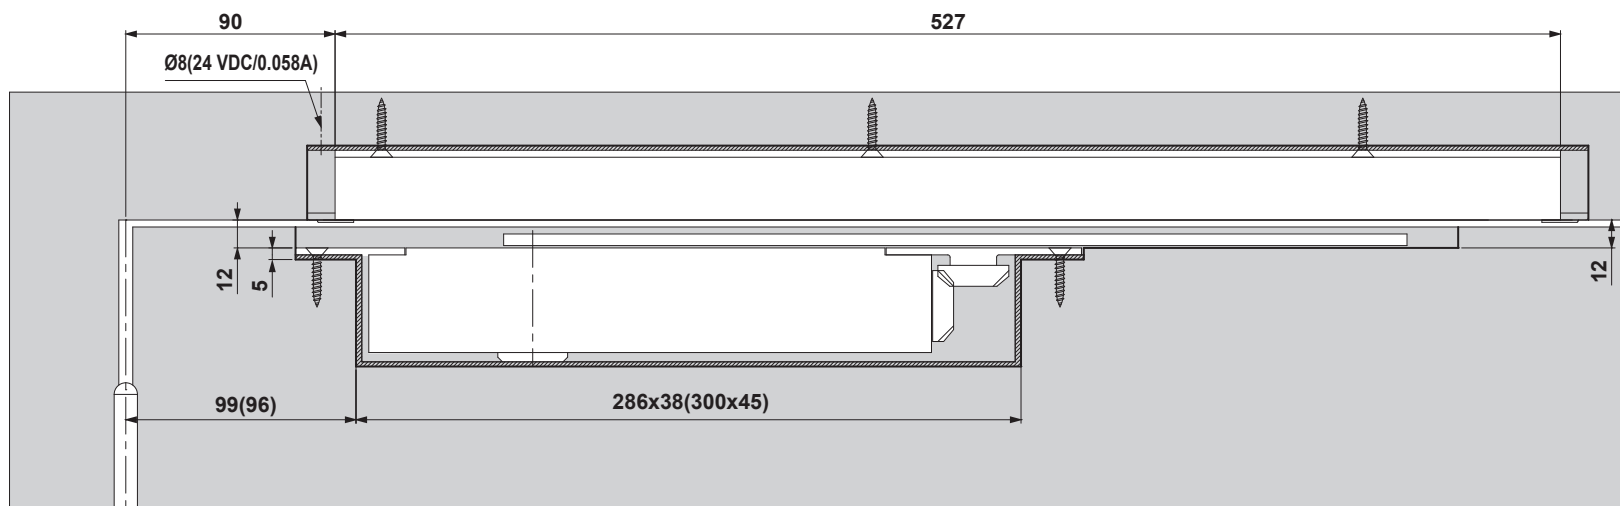

S1000(S1036)

	synergy [®] hardware www.synergyhardware.co.uk	CPR AE5019	20
S1000.EHO			
BS EN1155:1997+ A1:2002			
3	5	4/3	1 1 3
		APPROVED PRODUCT CF5293	

	synergy [®] hardware www.synergyhardware.co.uk	CPR AE5019	20
S1036.EHO			
BS EN1155:1997+ A1:2002			
3	5	6/3	1 1 3
		APPROVED PRODUCT CF5293	