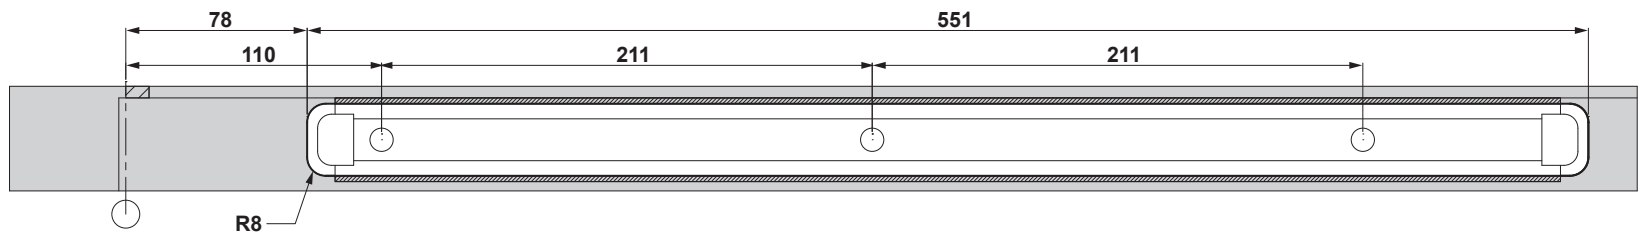

**S1000(S1036)**

	<b>synergy</b> <sup>®</sup> hardware www.synergyhardware.co.uk	CPR AE5019	<b>20</b>
<b>S1000.EHO</b>			
BS EN1155:1997+ A1:2002			
3	5	4/3	1 1 3
		APPROVED PRODUCT CF5293	

	<b>synergy</b> <sup>®</sup> hardware www.synergyhardware.co.uk	CPR AE5019	<b>20</b>
<b>S1036.EHO</b>			
BS EN1155:1997+ A1:2002			
3	5	6/3	1 1 3
		APPROVED PRODUCT CF5293	