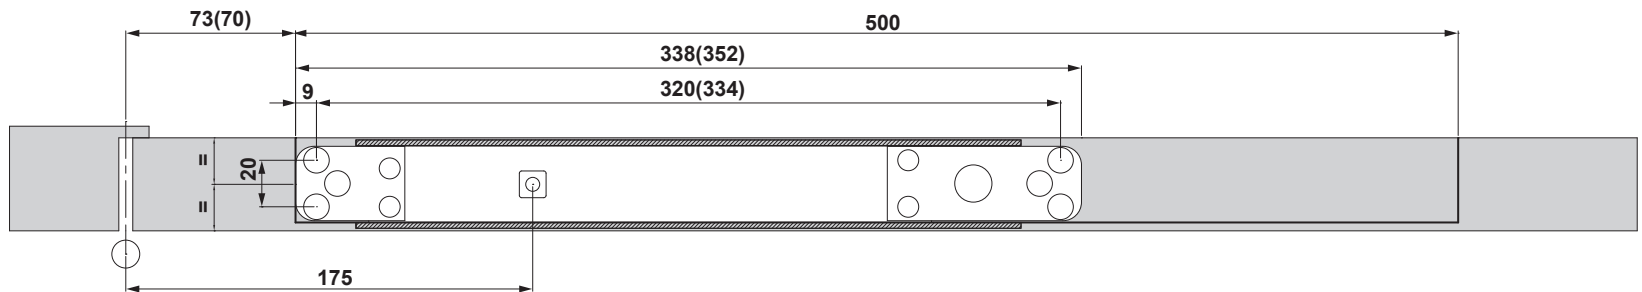

**S1000(S1036)**

	<b>synergy</b> <sup>®</sup> hardware www.synergyhardware.co.uk	CPR AE5019	<b>20</b>
<b>S1000.EHO</b>			
BS EN1155:1997+ A1:2002			
3	5	4/3	1 1 3
		APPROVED PRODUCT CF5293	

	<b>synergy</b> <sup>®</sup> hardware www.synergyhardware.co.uk	CPR AE5019	<b>20</b>
<b>S1036.EHO</b>			
BS EN1155:1997+ A1:2002			
3	5	6/3	1 1 3
		APPROVED PRODUCT CF5293	