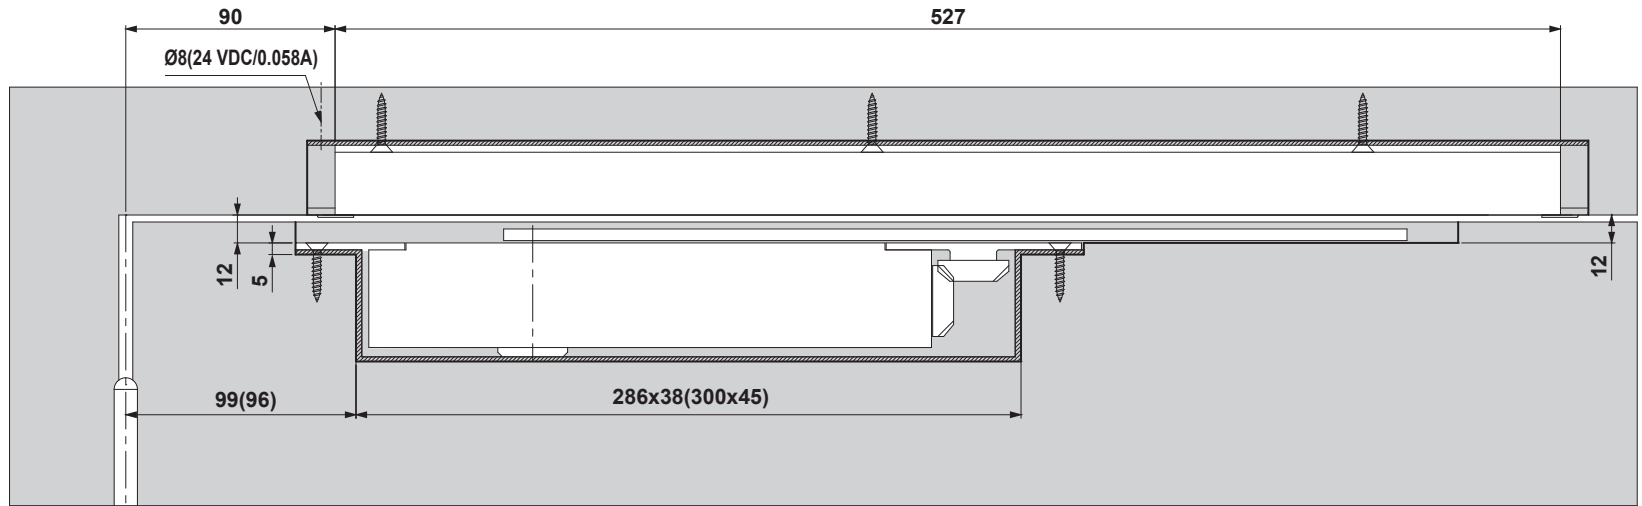

**S1000(S1036)**

	<b>synergy</b> <sup>®</sup> hardware www.synergyhardware.co.uk	CPR AE5019	<b>20</b>
<b>S1000.EHO</b>			
BS EN1155:1997+ A1:2002			
3	5	4/3	1 1 3
		APPROVED PRODUCT CF5293	

	<b>synergy</b> <sup>®</sup> hardware www.synergyhardware.co.uk	CPR AE5019	<b>20</b>
<b>S1036.EHO</b>			
BS EN1155:1997+ A1:2002			
3	5	6/3	1 1 3
		APPROVED PRODUCT CF5293	